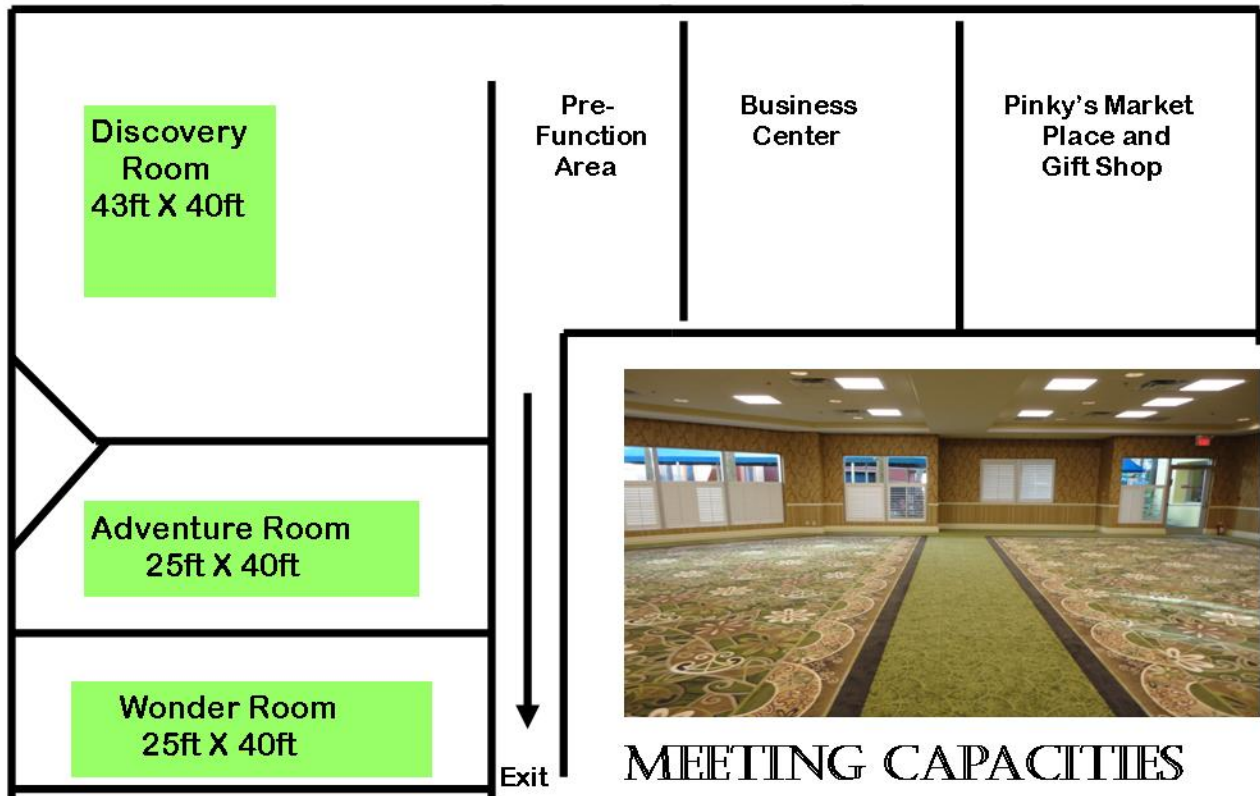

# CONFERENCE CENTER

HOLIDAY INN RESORT LAKE BUENA VISTA

## MEETING CAPACITIES

ROOM	SQ FT	CEILING	ROUNDS	THEATER	CLASSROOM	RECEPTION
Boardroom	250	11 ft.	6 people conference style			
Ballroom	3720	11 ft.	300	422	216	400
Wonder	1000	11 ft.	80	111	57	105
Adventure	1000	11 ft.	80	111	57	105
W&A Open	2000	11 ft.	160	222	114	210
Discovery	1720	11 ft.	144	194	99	189
Pre-function	740	11 ft.				
Magic	1700	11 ft.	136	188	96	179
Vista	350	11 ft.	12 people conference style			