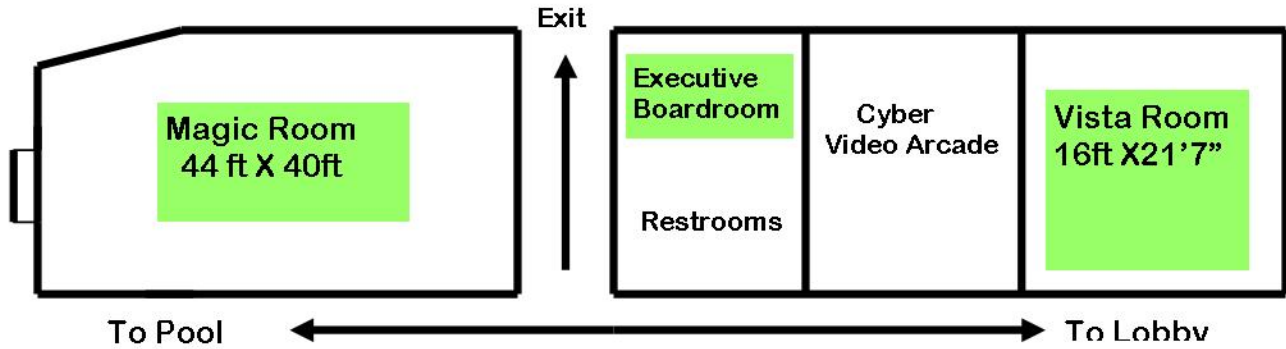

## MEETING CAPACITIES

ROOM	SQ FT	CEILING	ROUNDS	THEATER	CLASSROOM	RECEPTION
Boardroom	250	11 ft.	6 people conference style			
Ballroom	3720	11 ft.	300	422	216	400
Wonder	1000	11 ft.	80	111	57	105
Adventure	1000	11 ft.	80	111	57	105
W&A Open	2000	11 ft.	160	222	114	210
Discovery	1720	11 ft.	144	194	99	189
Pre-function	740	11 ft.				
Magic	1700	11 ft.	136	188	96	179
Vista	350	11 ft.	12 people conference style			